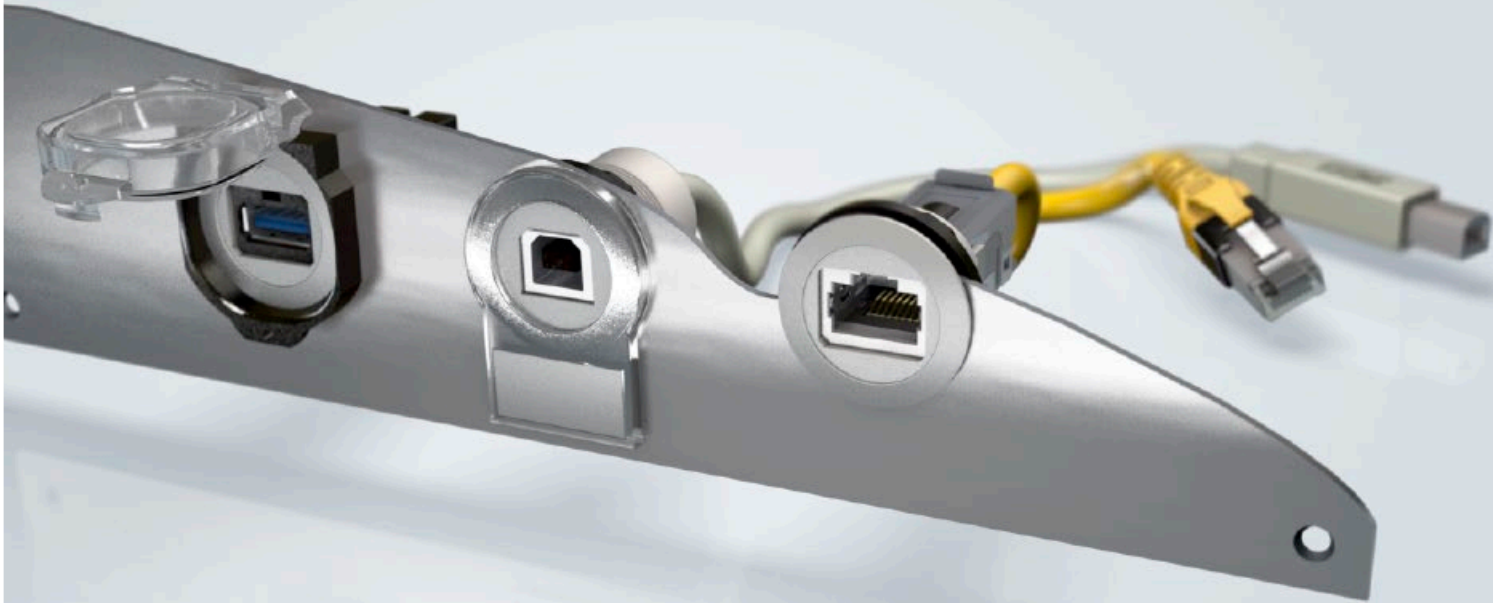

Pushing Performance

People | Power | Partnership

HARTING Selection Guide

har-port Service Interfaces