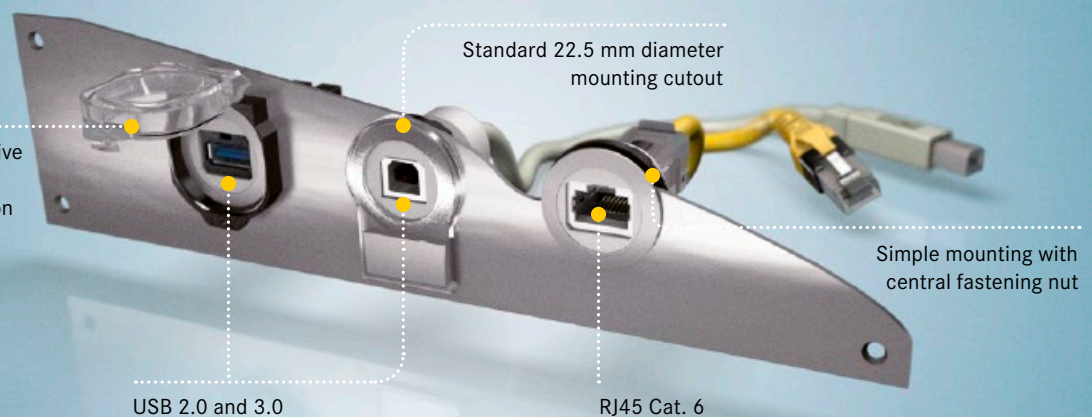

HARTING Selection Guide

har-port service interfaces

HARTING's *har*-port offers a sophisticated and visually appealing system for service interfaces to industrial machinery, switch cabinets, medical and building services technology.

In addition to time-saving installation with pre-connected patch cables, the wide range of accessories is particularly impressive: from snap-on label holders to protective covers in IP65 / IP67.

har-port

Easy access for service personnel.

Practical accessories (protective covers in IP65 / IP67 and label holders that can be snapped on retroactively)